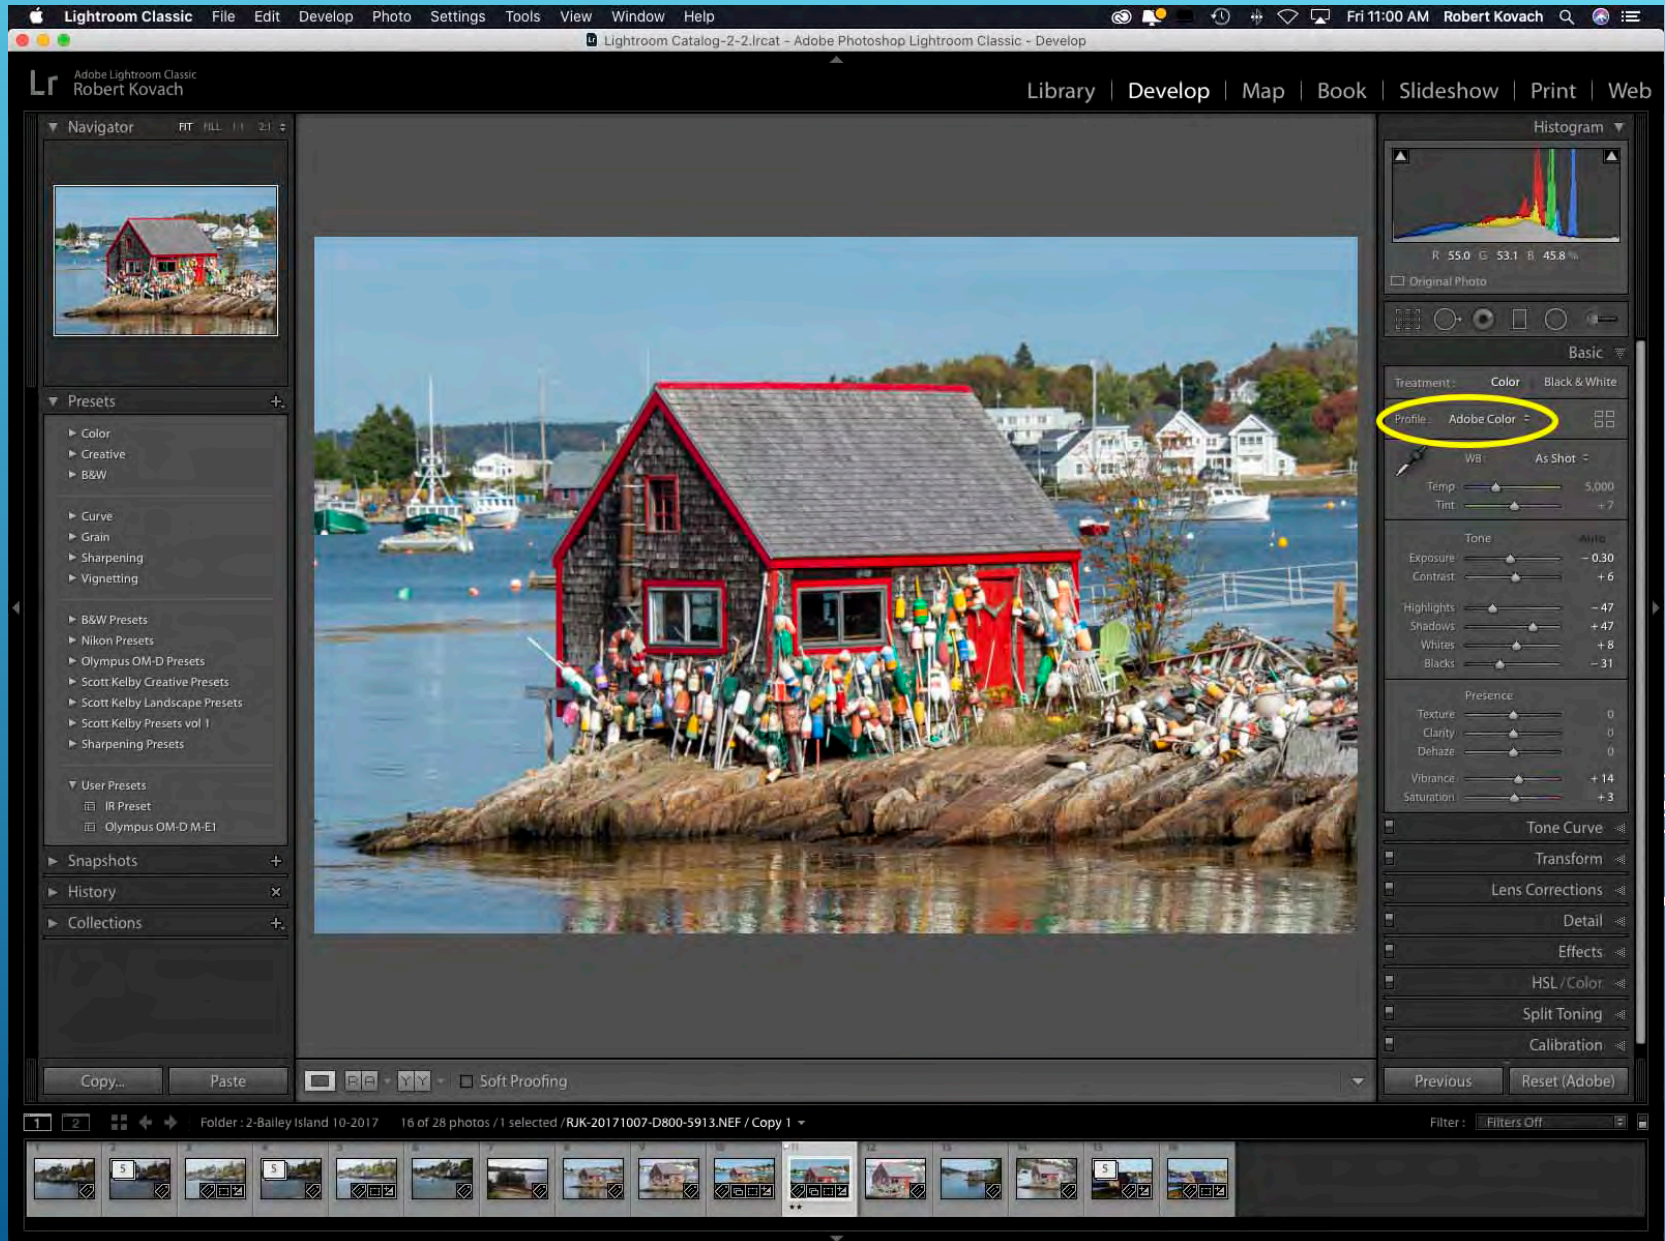

Develop Module:

- Adobe Color added