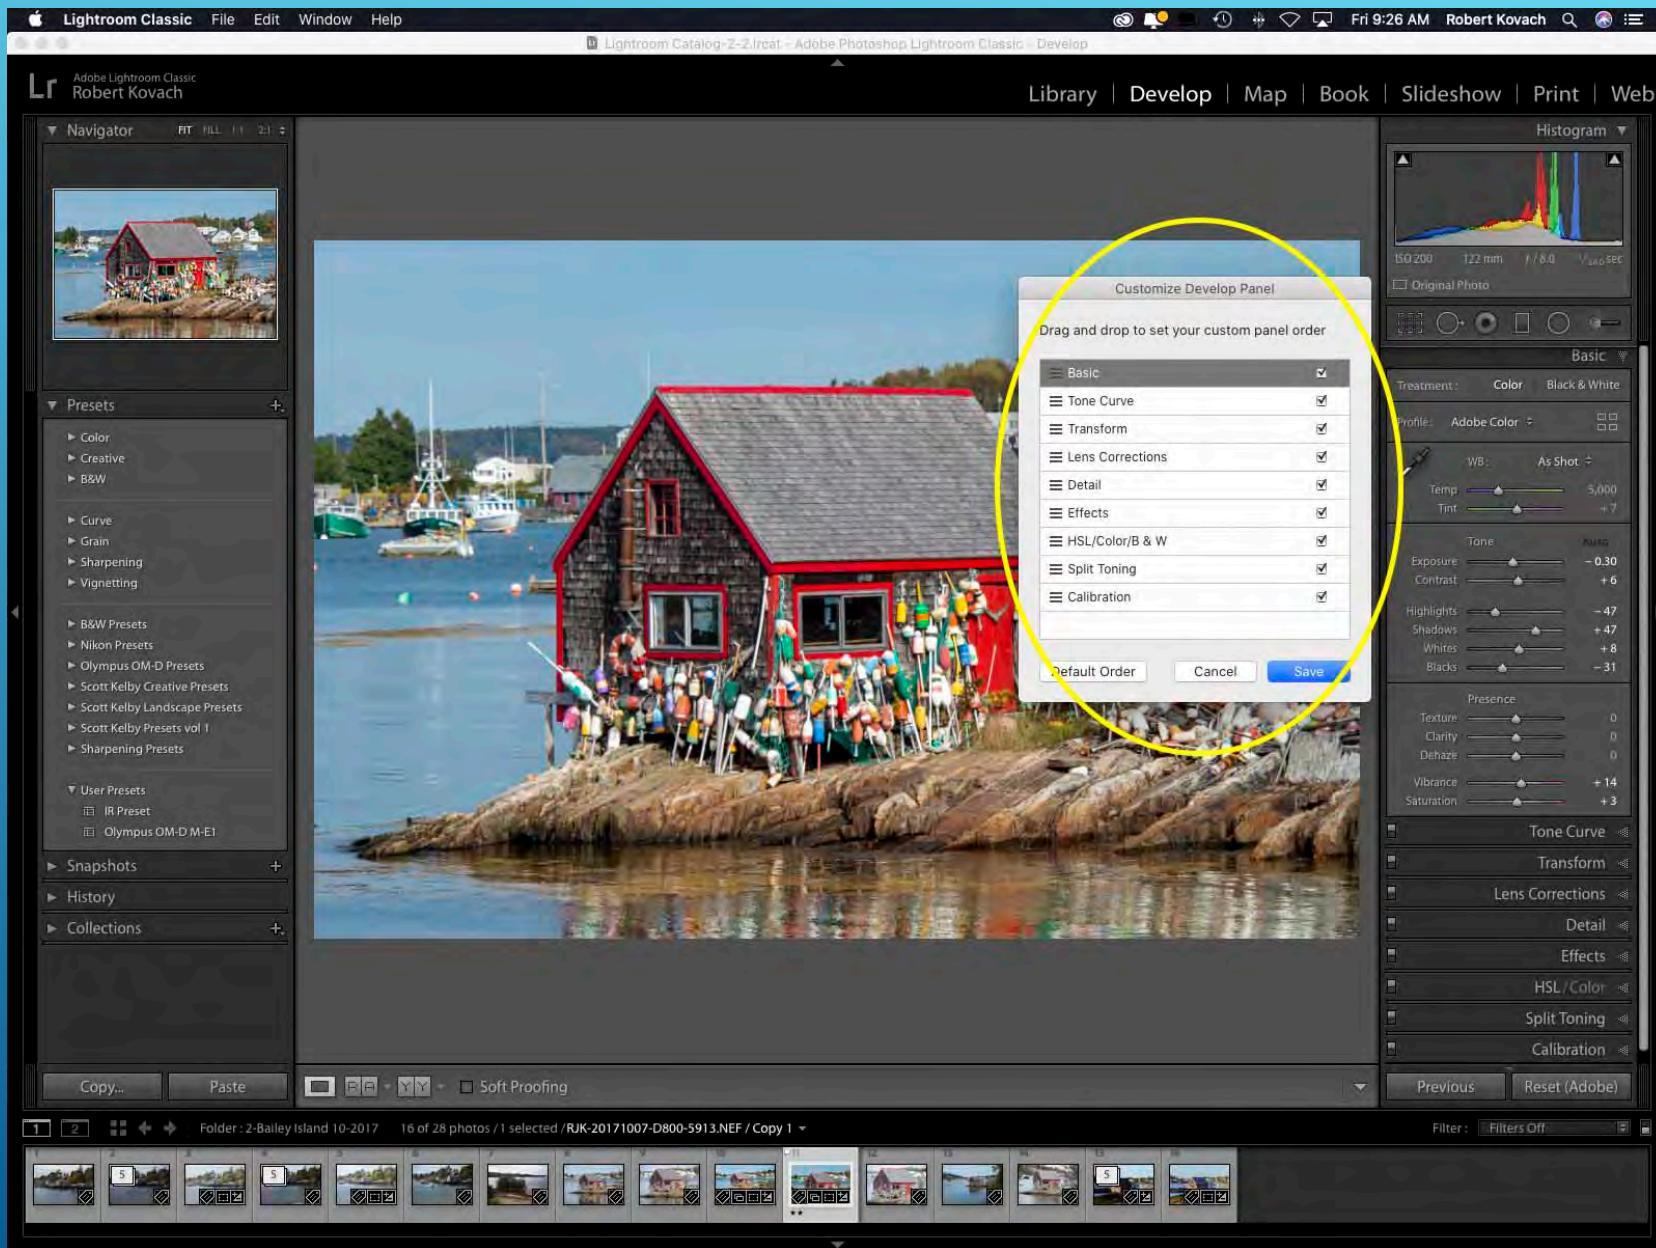

Develop Module:

- Customize Develop right panel group