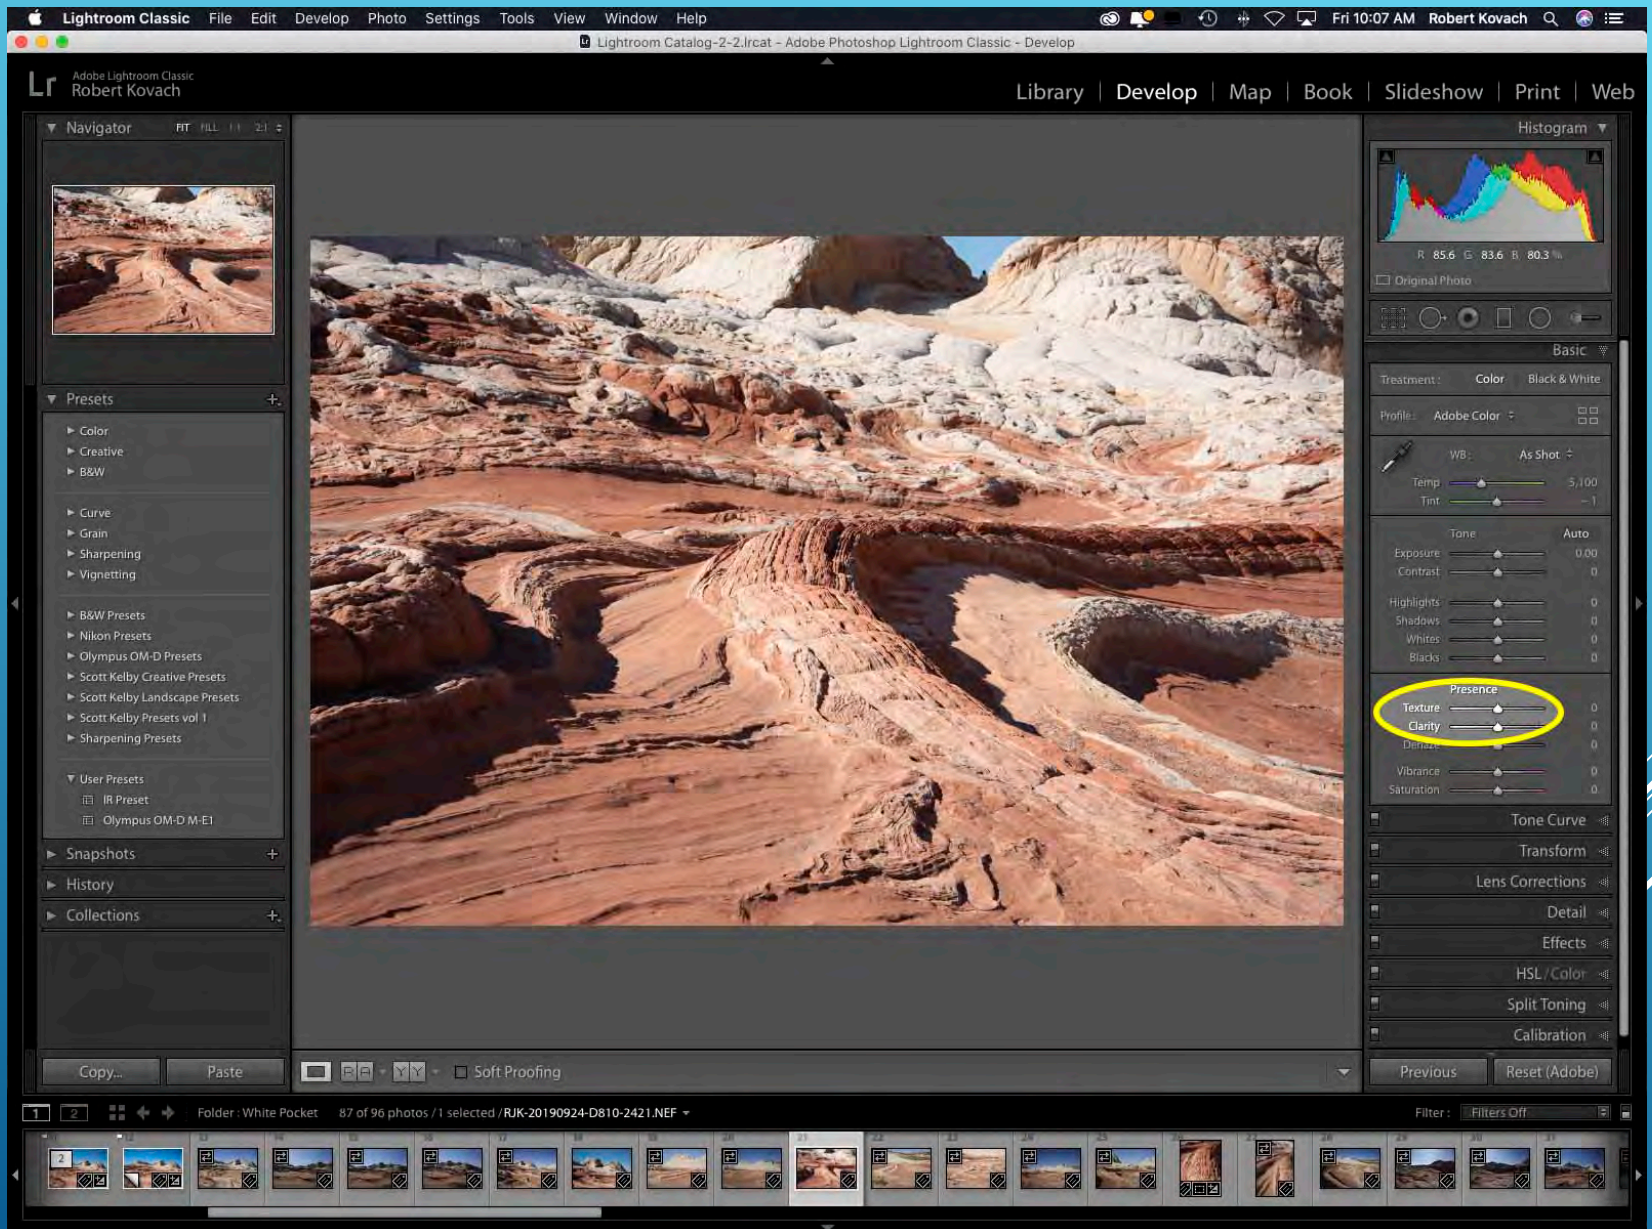

Develop Module:

- Texture slider added