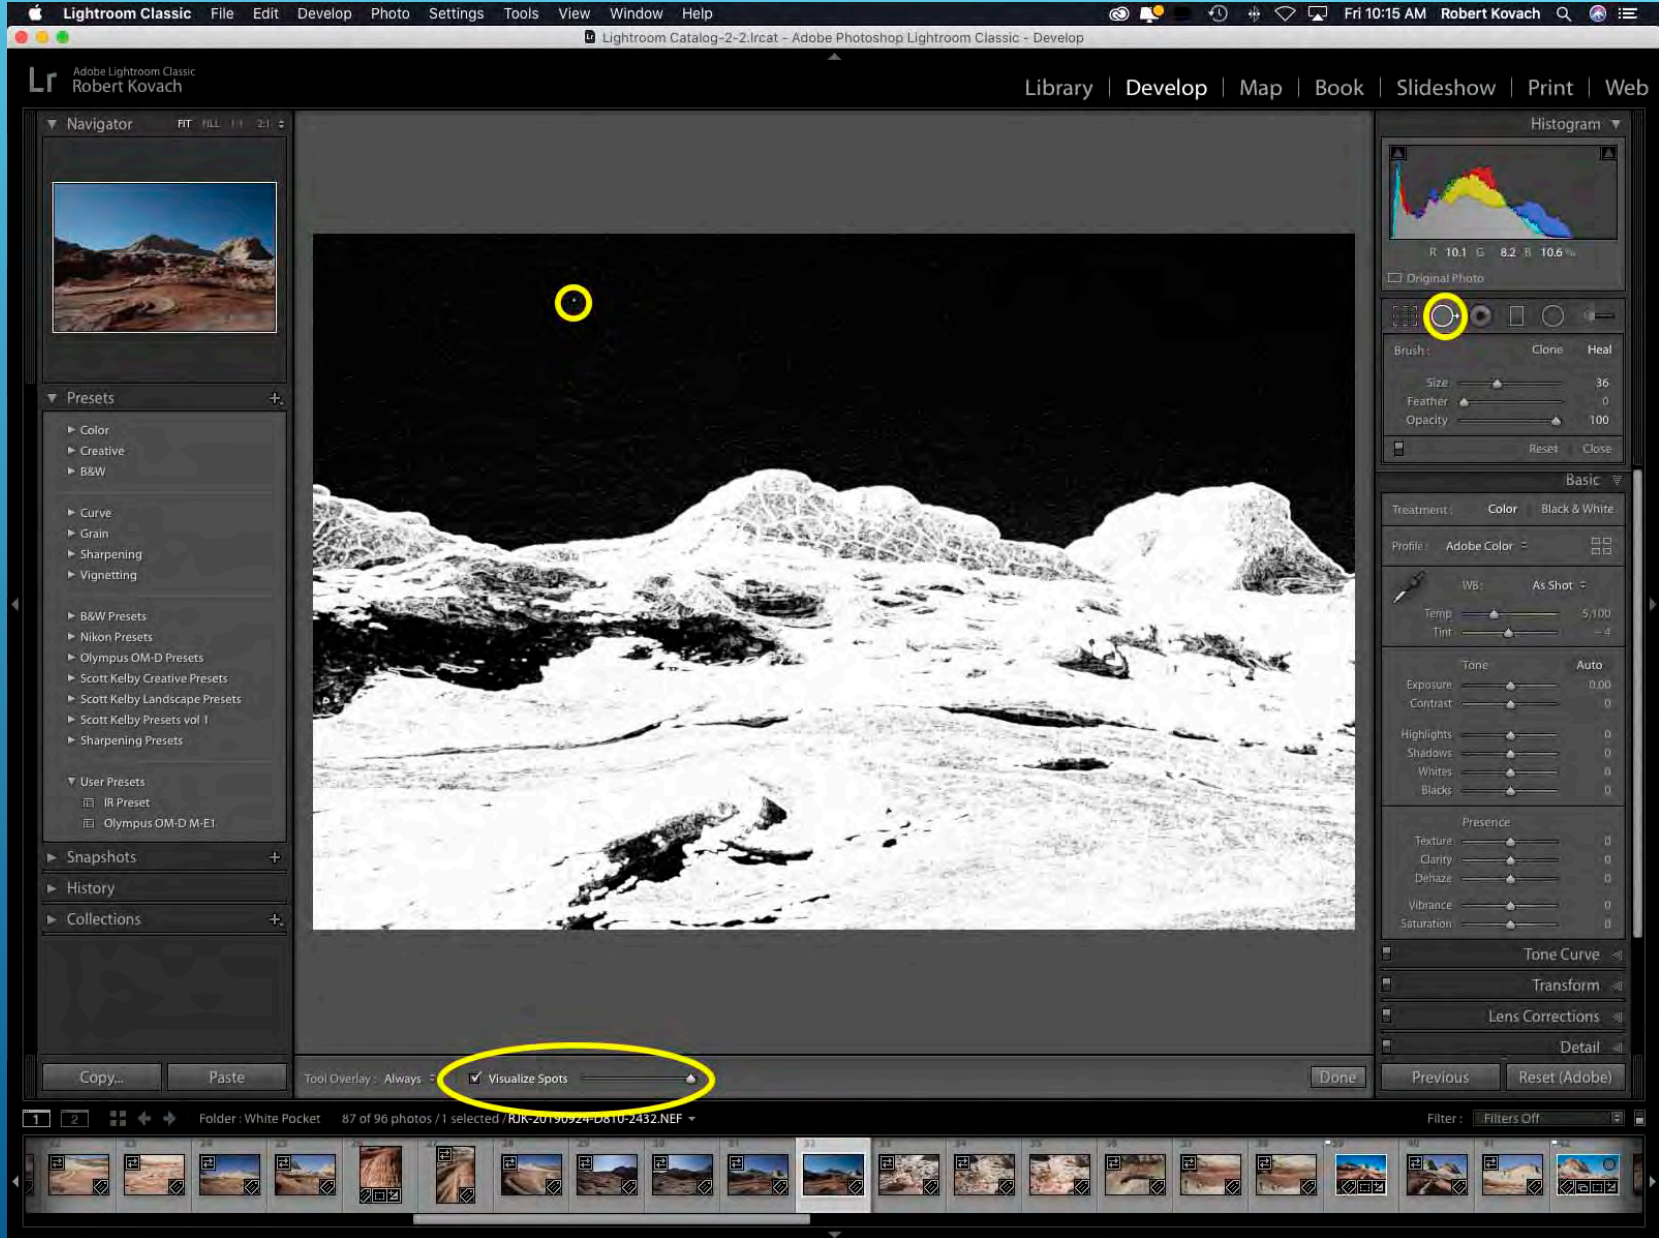

Develop Module:

- Visualize Spots function